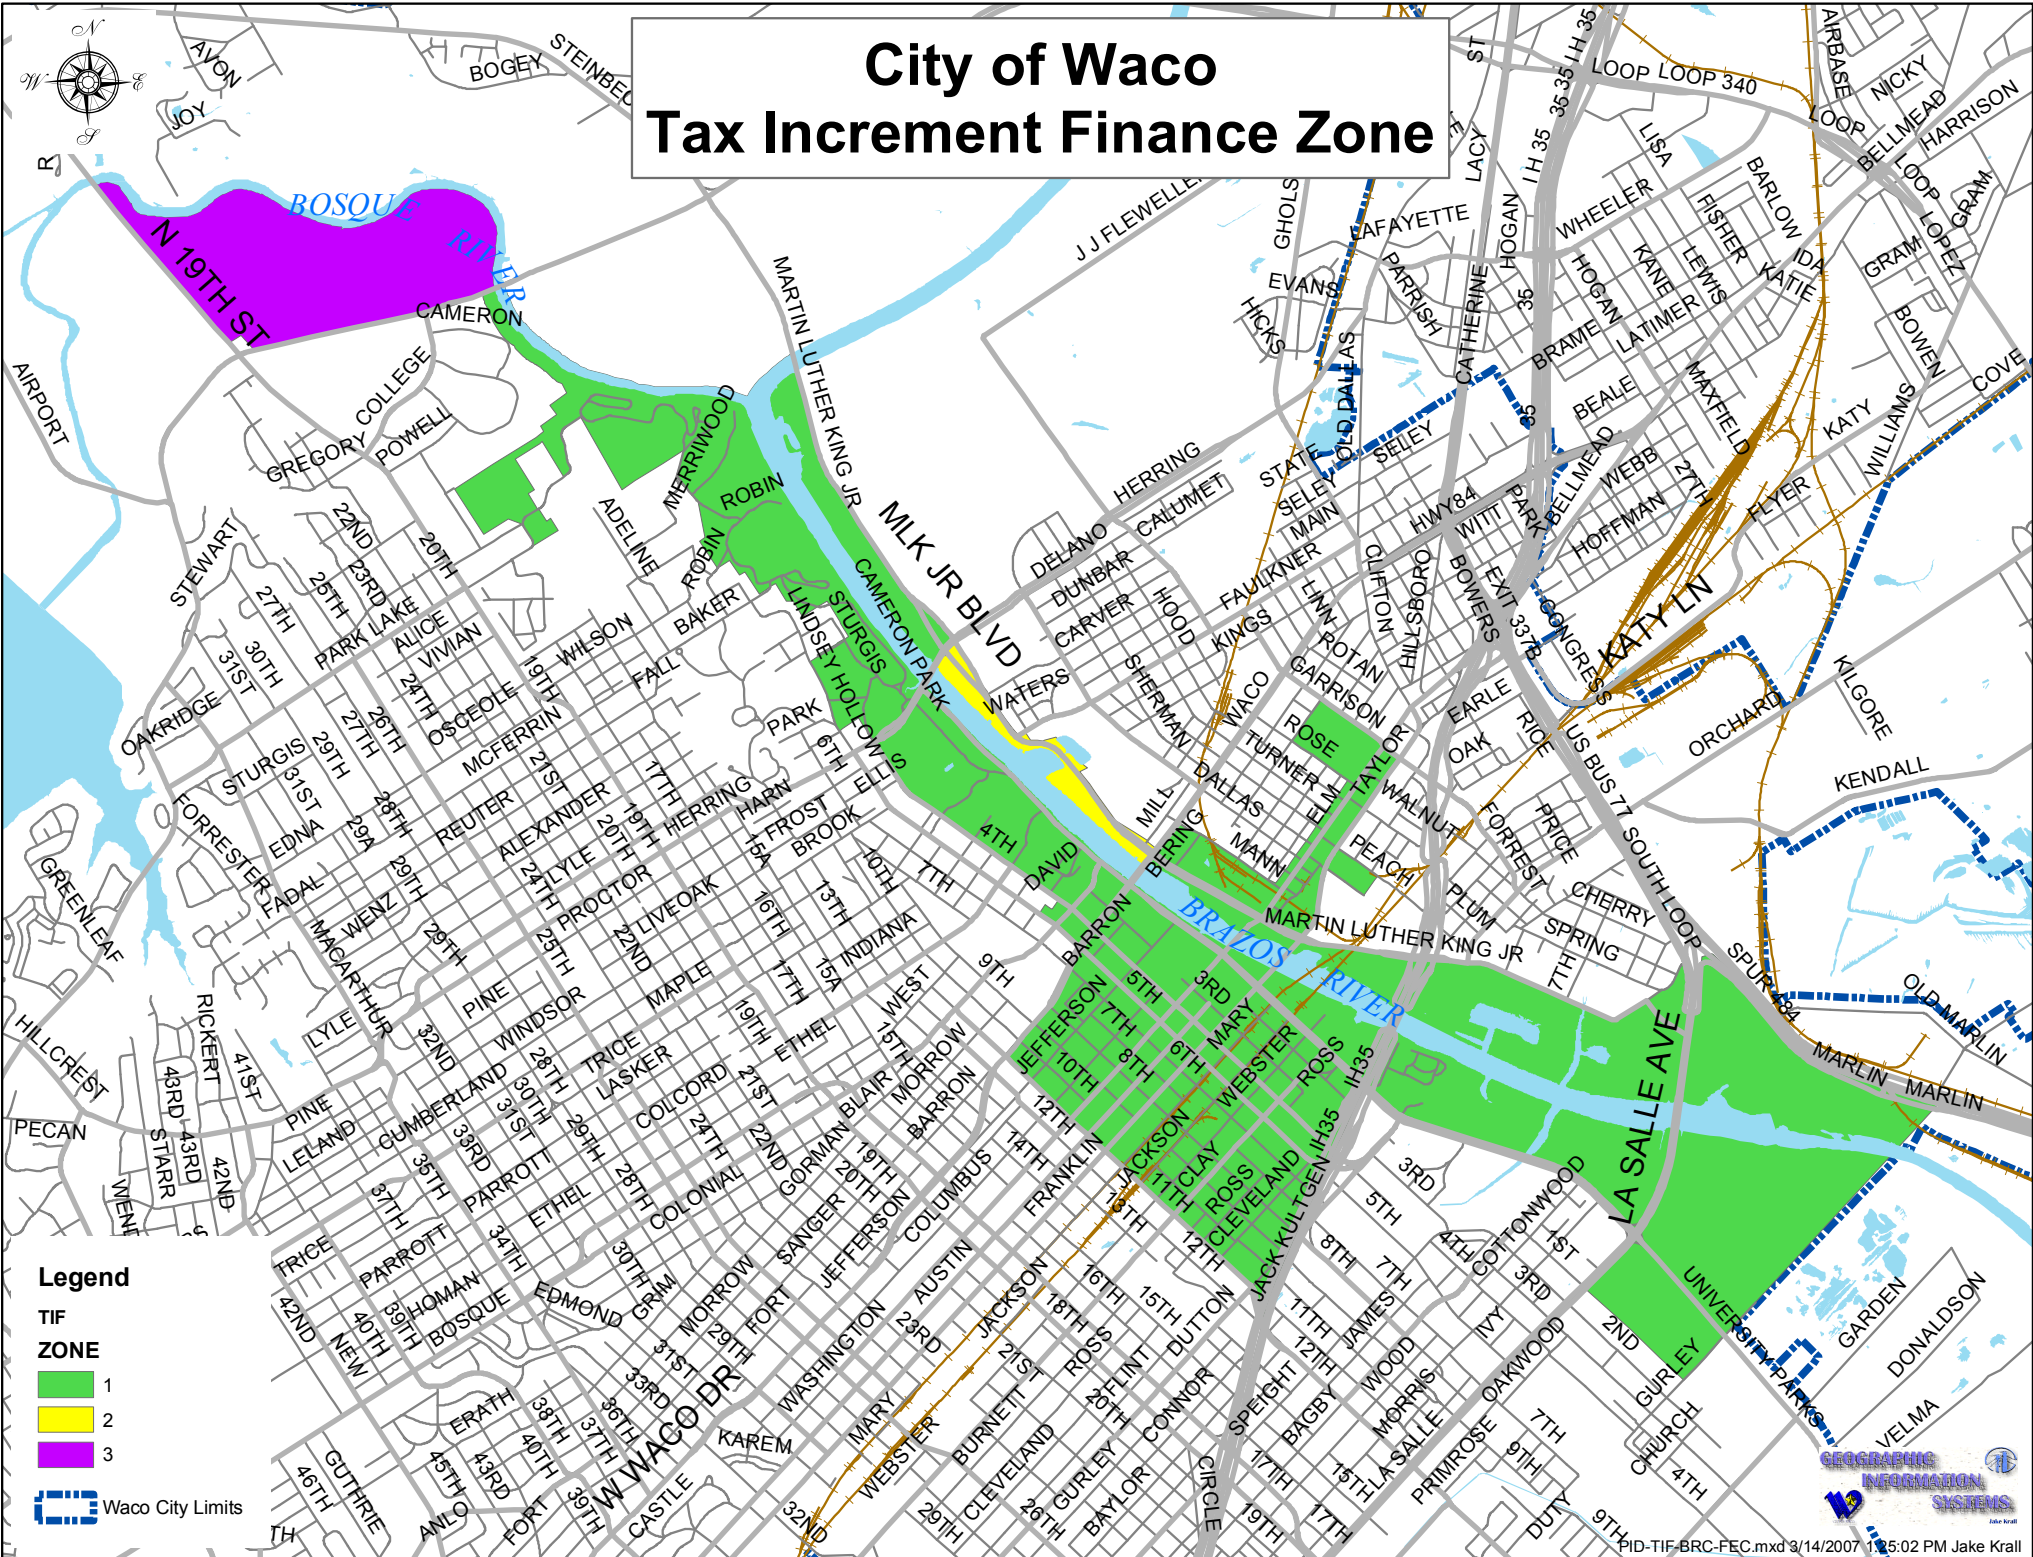

City of Waco Tax Increment Finance Zone

Legend

TIF ZONE

- 1 (Green)
- 2 (Yellow)
- 3 (Purple)

Waco City Limits