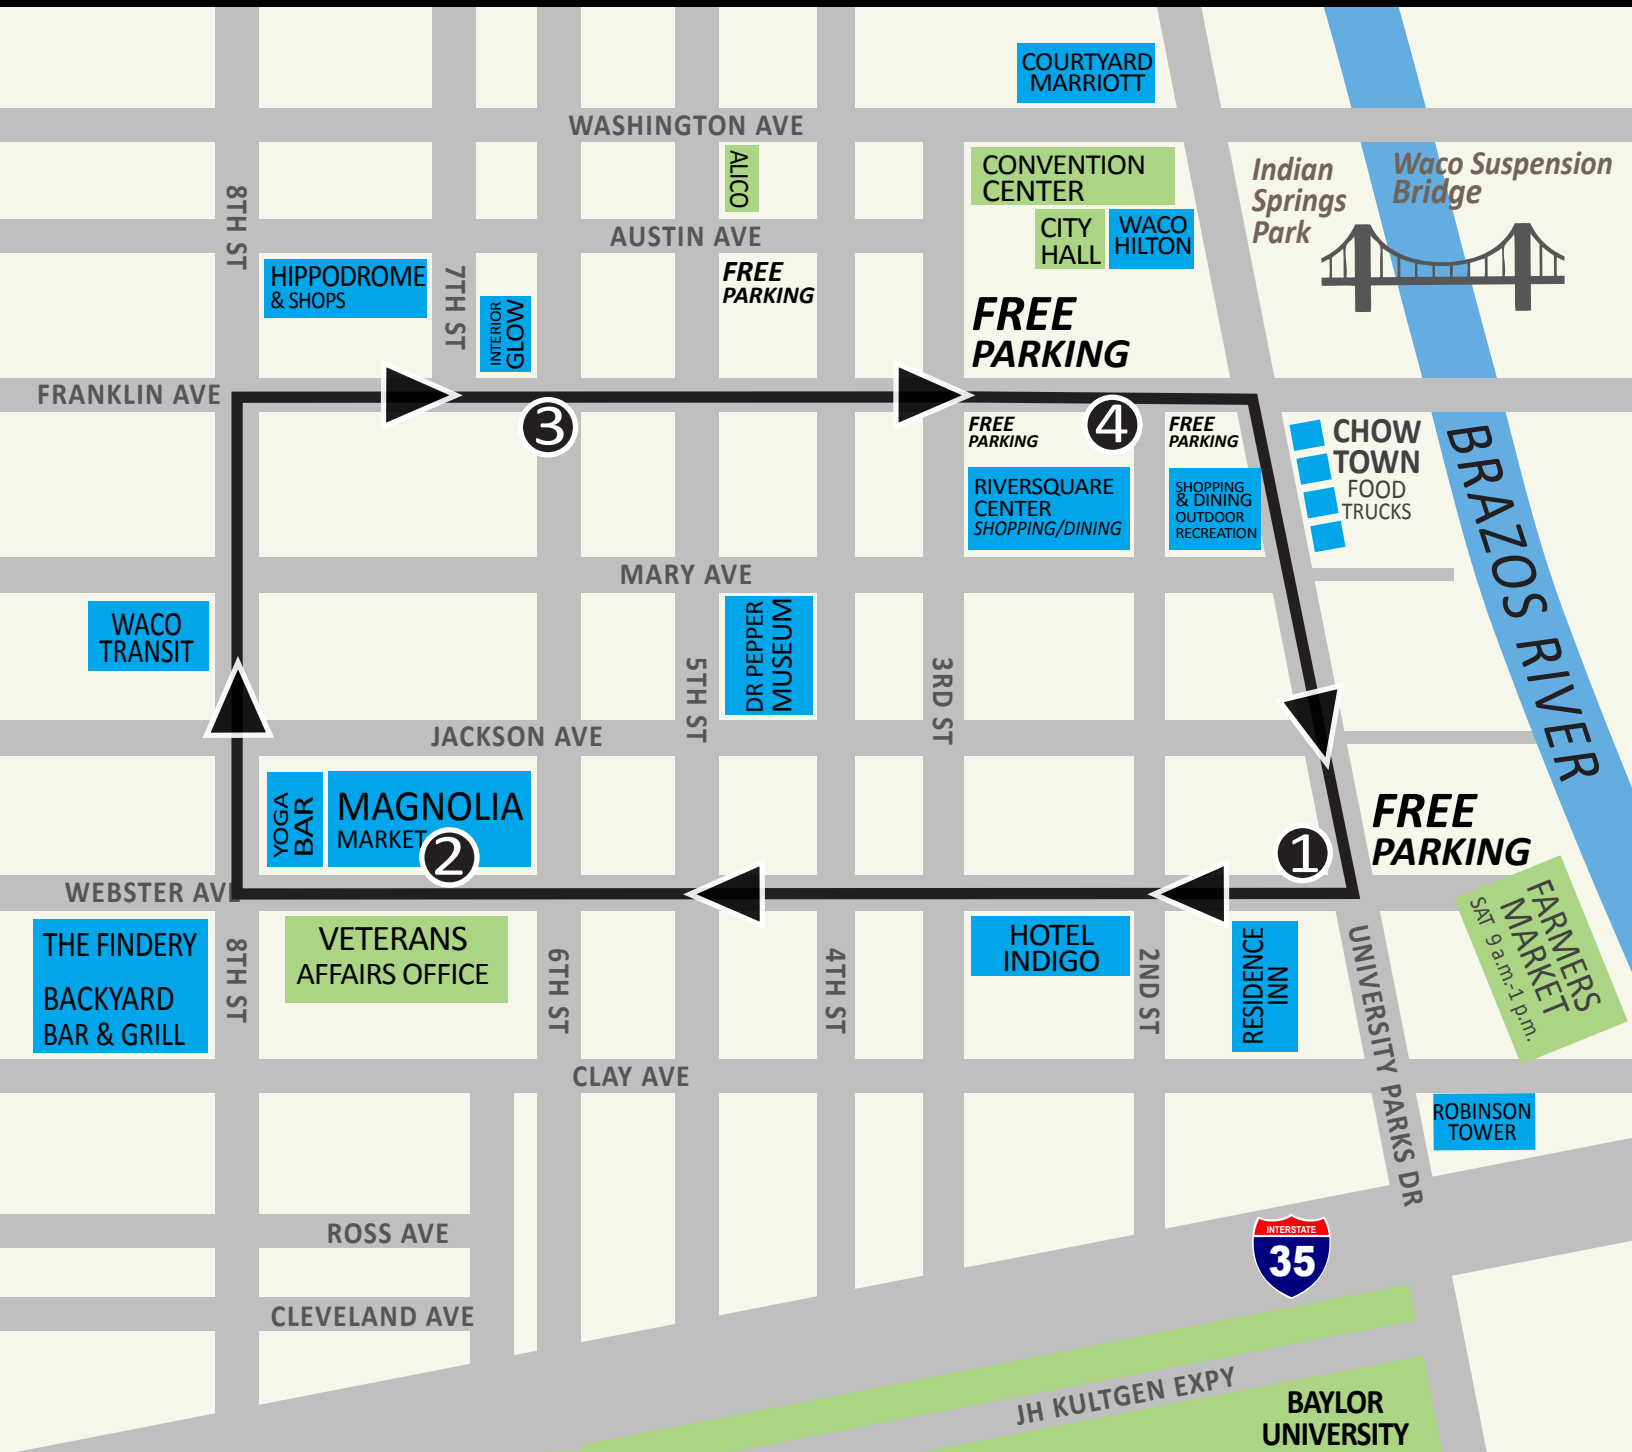

# SILO DISTRICT TROLLEY

Serving & Exploring Downtown Waco

## FREE PARKING & FAST ROUTE

Runs every 8-10 minutes, Monday through Saturday, from 9:00 a.m. to 6:30 p.m.

Follow the signs in Downtown Waco, to FREE parking and ride the TROLLEY for FREE and easily get to all of Waco's most popular shopping, dining and art venues in the downtown area.

TRACK THE BUS WITH: [ridewaco.com](http://ridewaco.com)