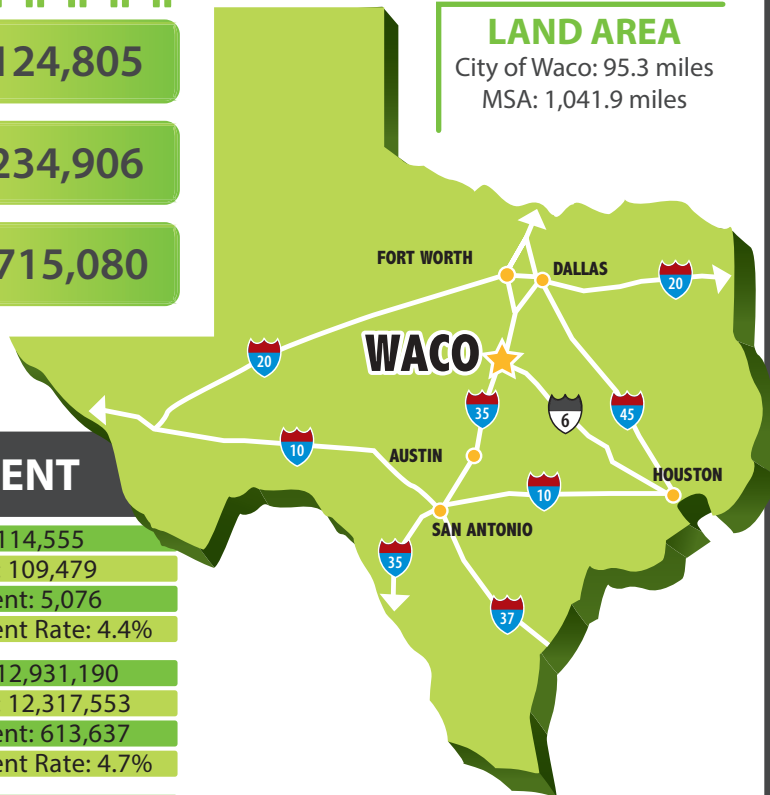

## POPULATION

City of Waco: 124,805

Waco MSA: 234,906

7-county Region: 715,080

## LAND AREA

City of Waco: 95.3 miles  
MSA: 1,041.9 miles

## HIGHWAY

Interstate Highway 35  
US Highway 77 and 84  
State Highway 6, 31, 164 and 317